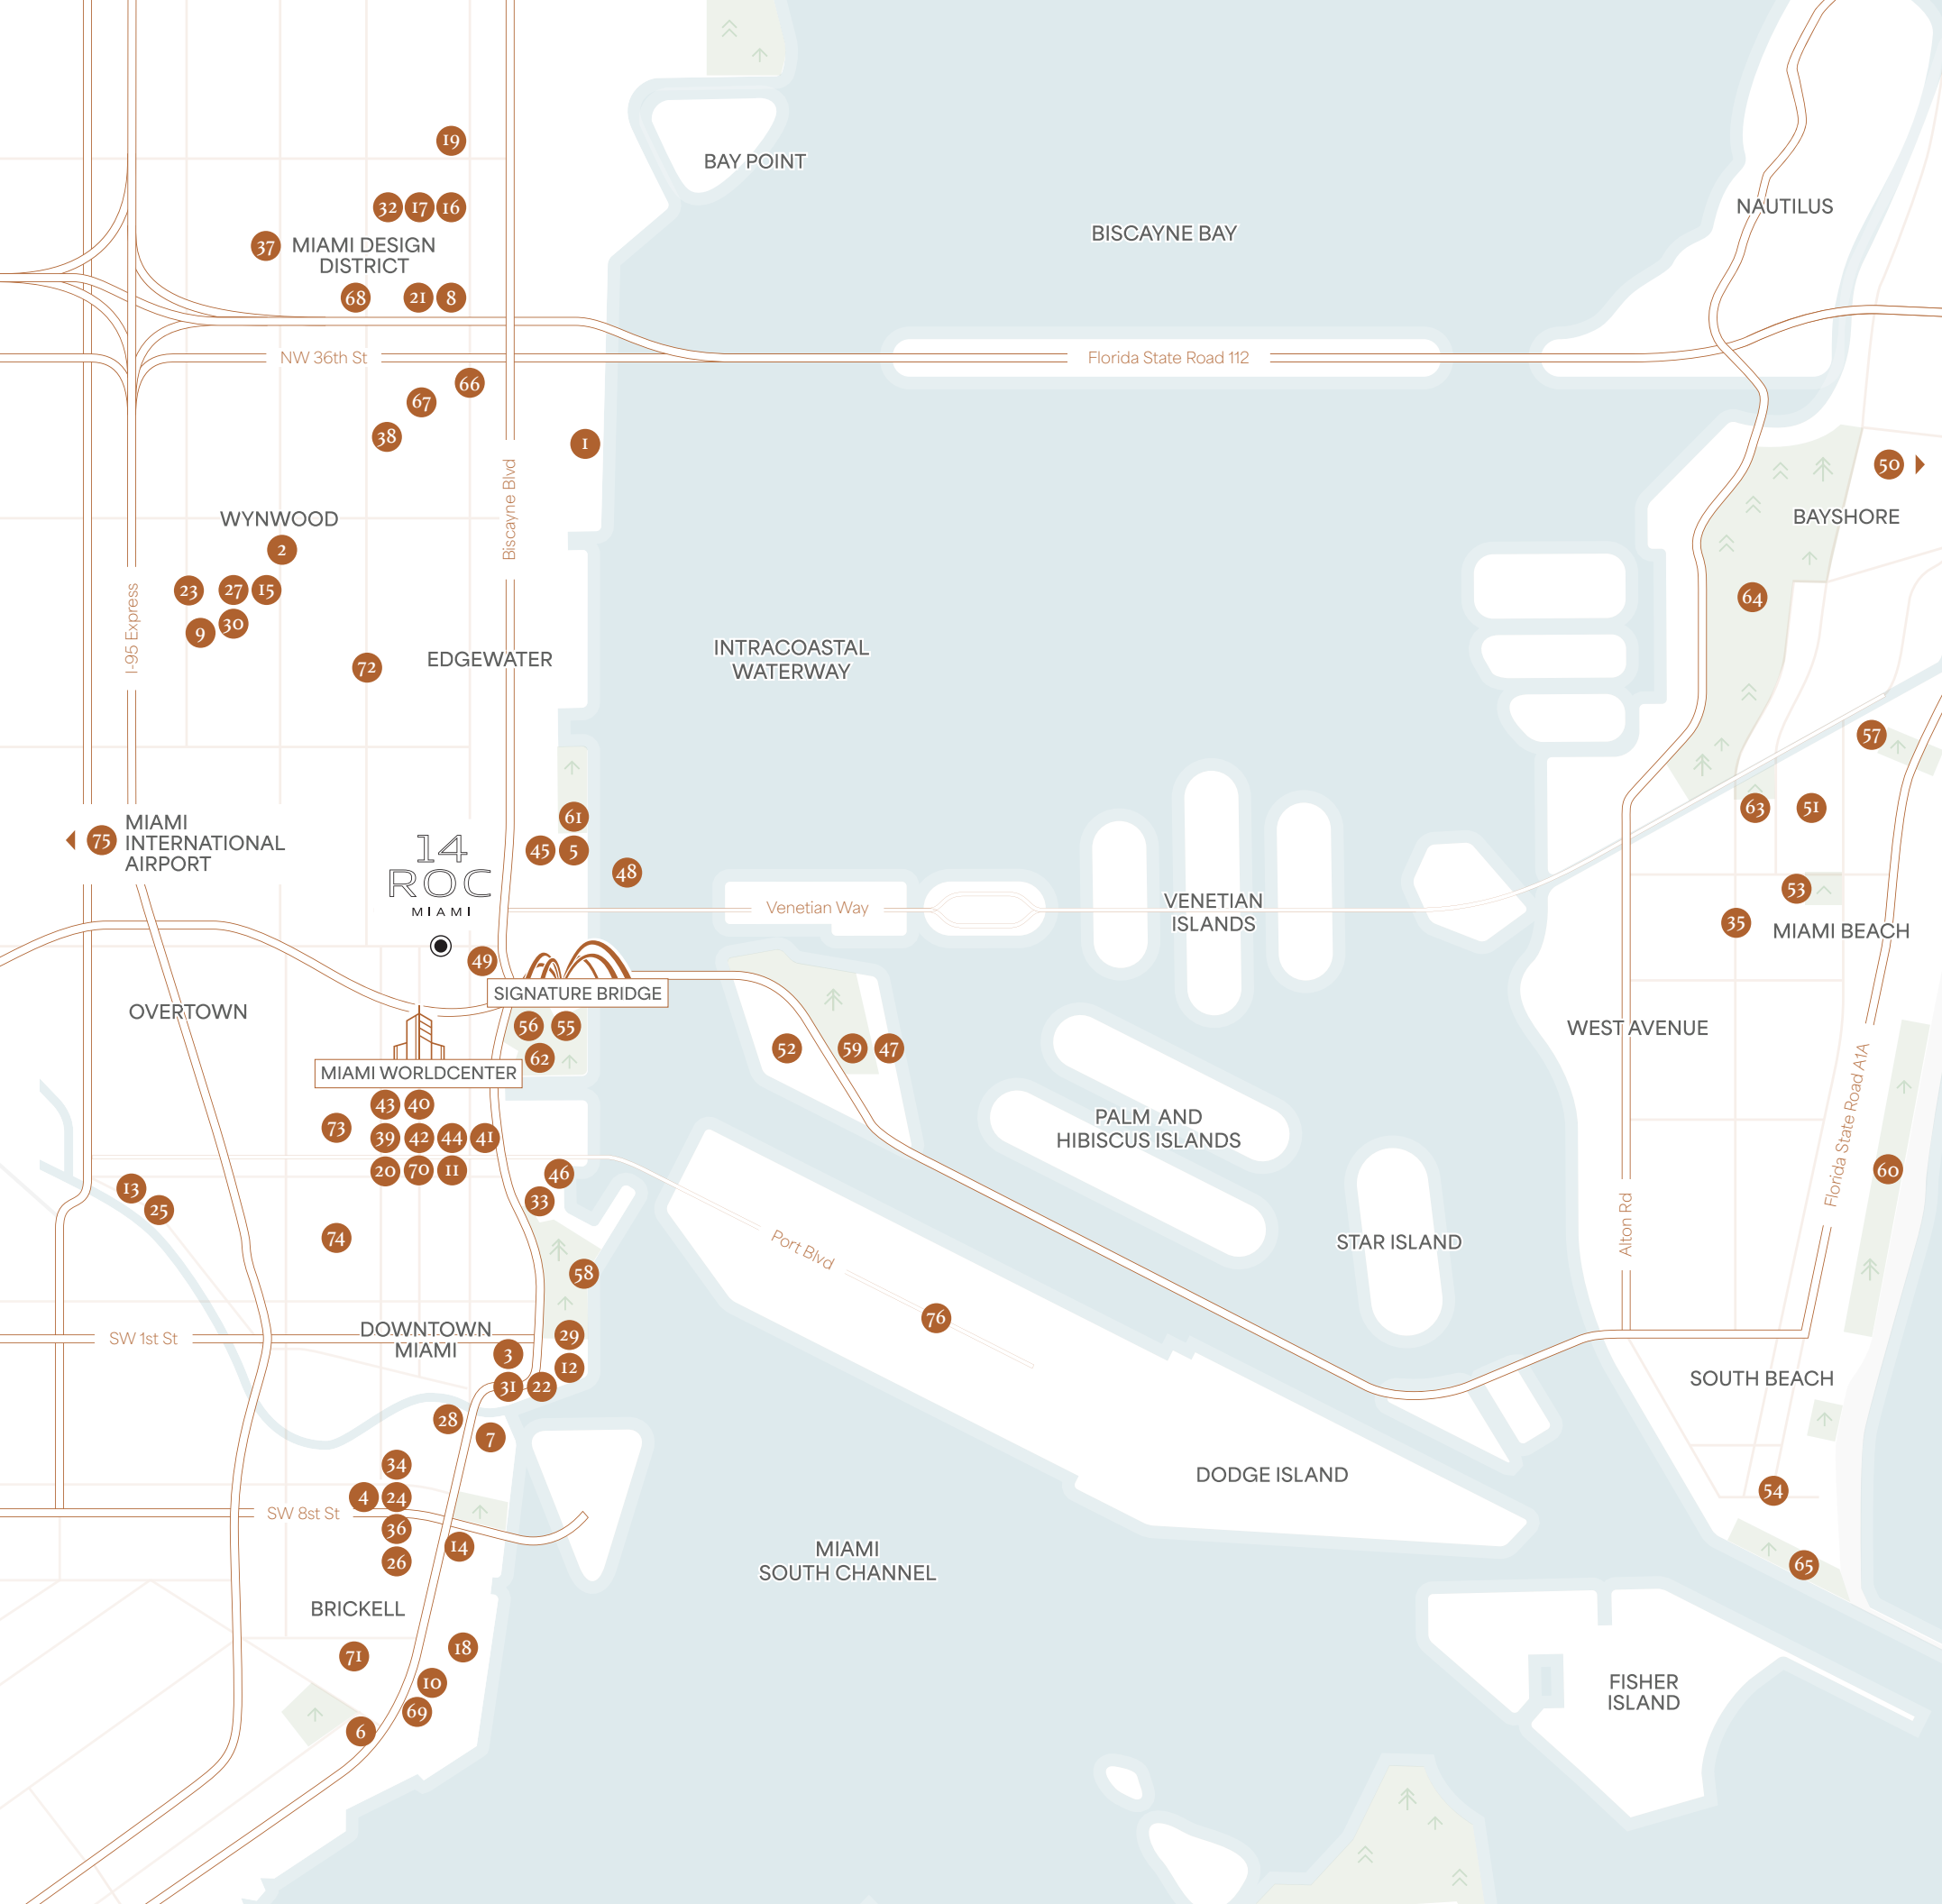

14
ROC
MIAMI

RESTAURANTS

- 1 Amara at Paraiso
- 2 BAKAN
- 3 Boulud Sud Miami
- 4 Casa Tua Cucina
- 5 Casadonna
- 6 Chateau ZZ's
- 7 Cipriani Downtown Miami
- 8 COTE Miami
- 9 Doya
- 10 Edge Brasserie and Cocktail Bar
- 11 Casa Gianna
- 12 Il Gabbiano
- 13 Kiki on the River
- 14 Komodo Miami
- 15 KYU Miami
- 16 L'Atelier de Joël Robuchon
- 17 Le Jardinier
- 18 LPM Restaurant & Bar
- 19 Mandolin Aegean Bistro
- 20 Maple & Ash
- 21 Michael's Genuine
- 22 Novikov Miami
- 23 Pastis Miami
- 24 Quinto Miami
- 25 Seaspice Brasserie & Lounge
- 26 Sexy Fish Miami
- 27 Sparrow
- 28 The Capital Grille
- 29 Toro Toro
- 30 Uchi Miami
- 31 Zuma Miami
- 32 ZZ's Club Miami

SHOPS

- 33 Bayside Marketplace
- 34 Brickell City Centre
- 35 Lincoln Road Mall
- 36 Mary Brickell Village
- 37 Miami Design District
- 38 The Shops at Midtown Miami

WORLDCENTER

- 39 Apple Store
- 40 Container Store
- 41 Lululemon
- 42 Lucky Strike
- 43 Museum of Ice Cream
- 44 Sephora

MARINAS & YACHT CLUBS

- 45 Biscayne Bay Mega Yacht
- 46 Miamarina at Bayside
- 47 Miami Yacht Club
- 48 Venetian Marina & Yacht Club

ARTS & ENTERTAINMENT

- 49 Adrienne Arsht Center for the Performing Arts of Miami-Dade County
- 50 Faena Theater
- 51 Miami Beach Convention Center
- 52 Miami Children's Museum
- 53 New World Center
- 54 Ocean Drive
- 55 Pérez Art Museum Miami
- 56 Phillip & Patricia Frost Museum of Science
- 57 The Bass

FITNESS

- 66 Anatomy
- 67 Barry's Miami Midtown
- 68 DBC Fitness
- 69 Equinox Brickell
- 70 Gale Wellness
- 71 JETSET Pilates - Brickell
- 72 LEGACY

TRANSPORTATION & TRAVEL

- 73 Brightline Miami Station
- 74 Government Center Metromover Station
- 75 Miami International Airport
- 76 PortMiami